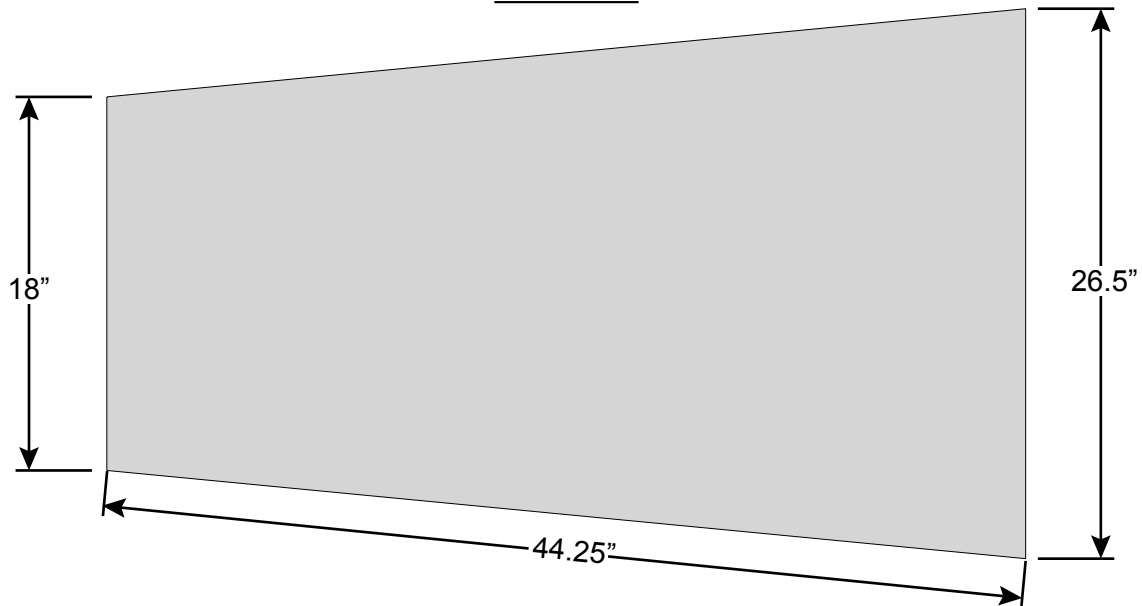

#5830-02 FIRST PLACE STEEL VAULT BOX COVER

- FOR USE WITH #5830-01 FIRST PLACE STEEL VAULT BOX
- MADE OF 12 GAUGE STEEL WITH 1 ½" WELDED STEEL TUBE SUPPORTS
- PAINTED WHITE

TOP VIEW

BOTTOM VIEW

MF
ATHLETIC