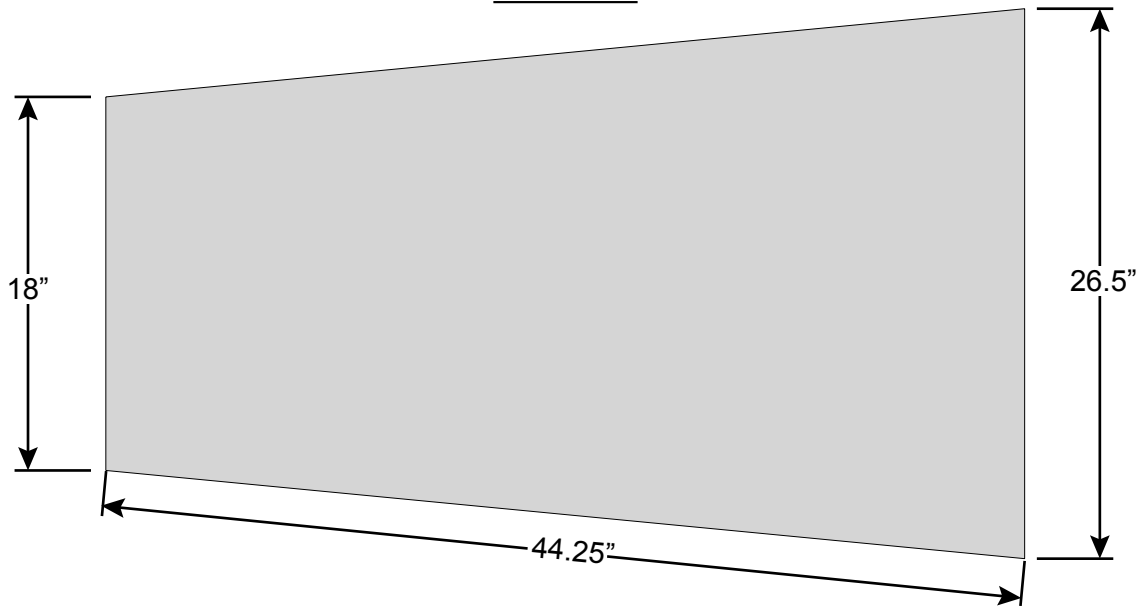

#5831-02

FIRST PLACE ALUMINUM VAULT BOX COVER

- FOR USE WITH #5831-01 FIRST PLACE WELDED ALUMINUM VAULT BOX
- MADE OF ½" ALUMINUM WITH 1 ½" WELDED STEEL TUBE SUPPORTS
- PAINTED WHITE

TOP VIEW

BOTTOM VIEW

MF
ATHLETIC