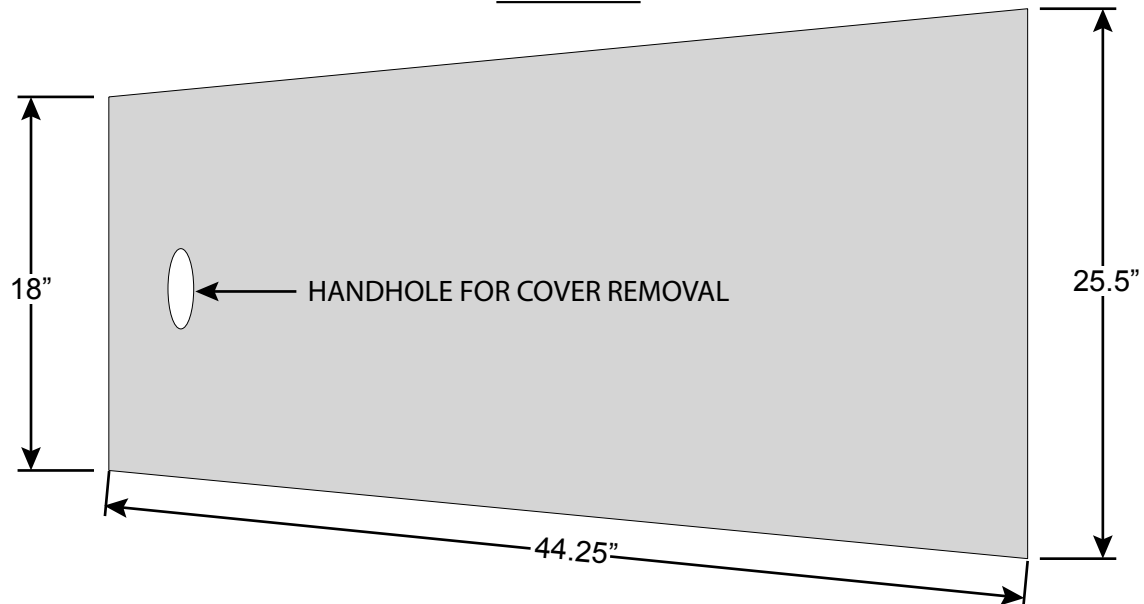

#5833-02 FIRST PLACE VAULT BOX COVER

- FOR USE WITH #5833-01 FIRST PLACE CAST ALUMINUM VAULT BOX
- MADE OF 8 GAUGE STEEL WITH 1" X 1" WELDED STEEL TUBE SUPPORTS
- PAINTED BLACK

TOP VIEW

BOTTOM VIEW

MF
ATHLETIC