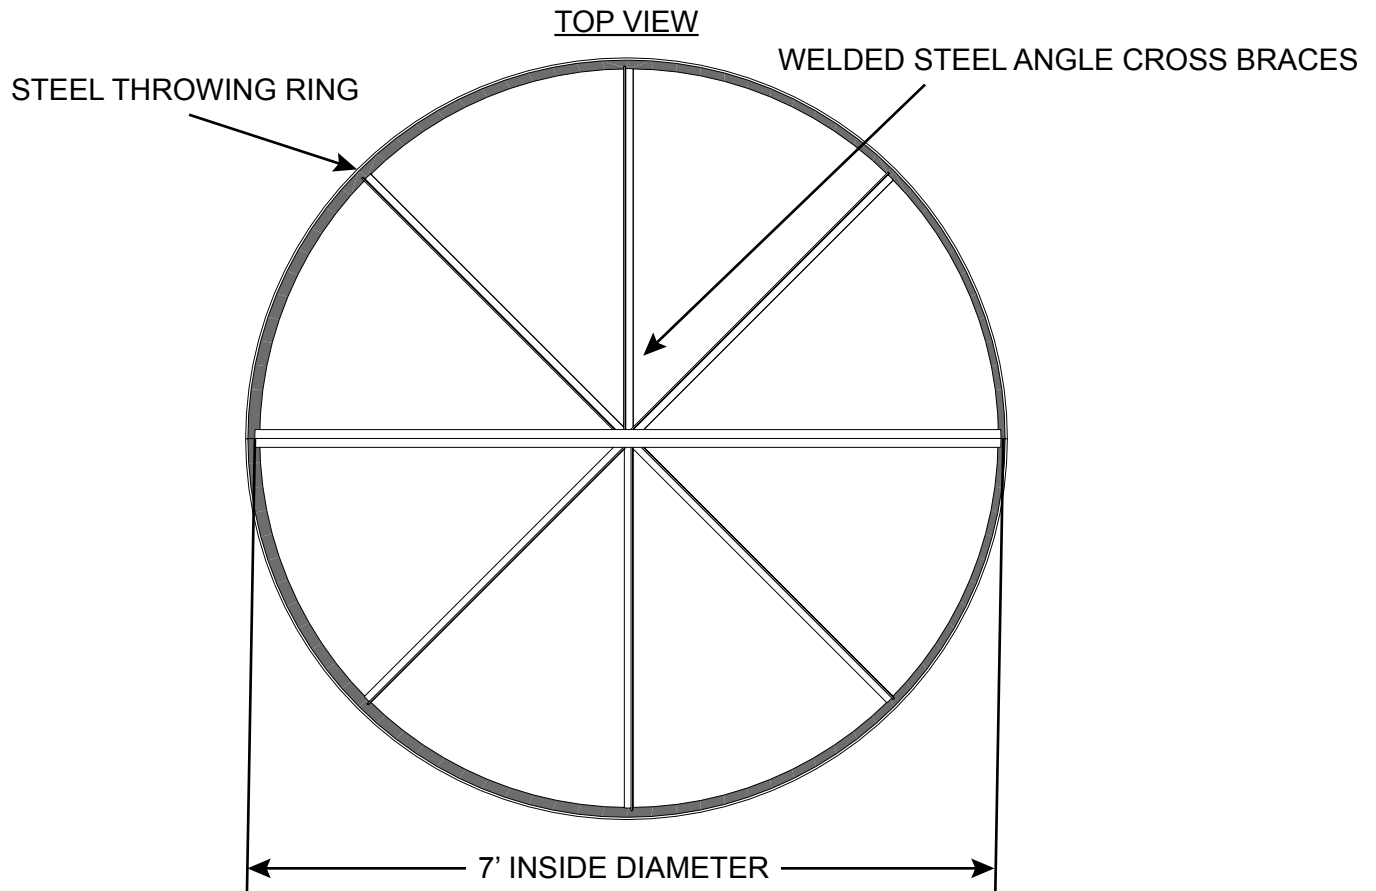

#7216-02

FIRST PLACE WEB STYLE SHOT PUT/HAMMER CIRCLE

- 2 PIECE BOLT TOGETHER CONSTRUCTION (HARDWARE NOT INCLUDED)
- 1/4" x 2 3/4" GALVANIZED STEEL THROWING RING
- 1" x 1" GALVANIZED STEEL ANGLE CROSS BRACES