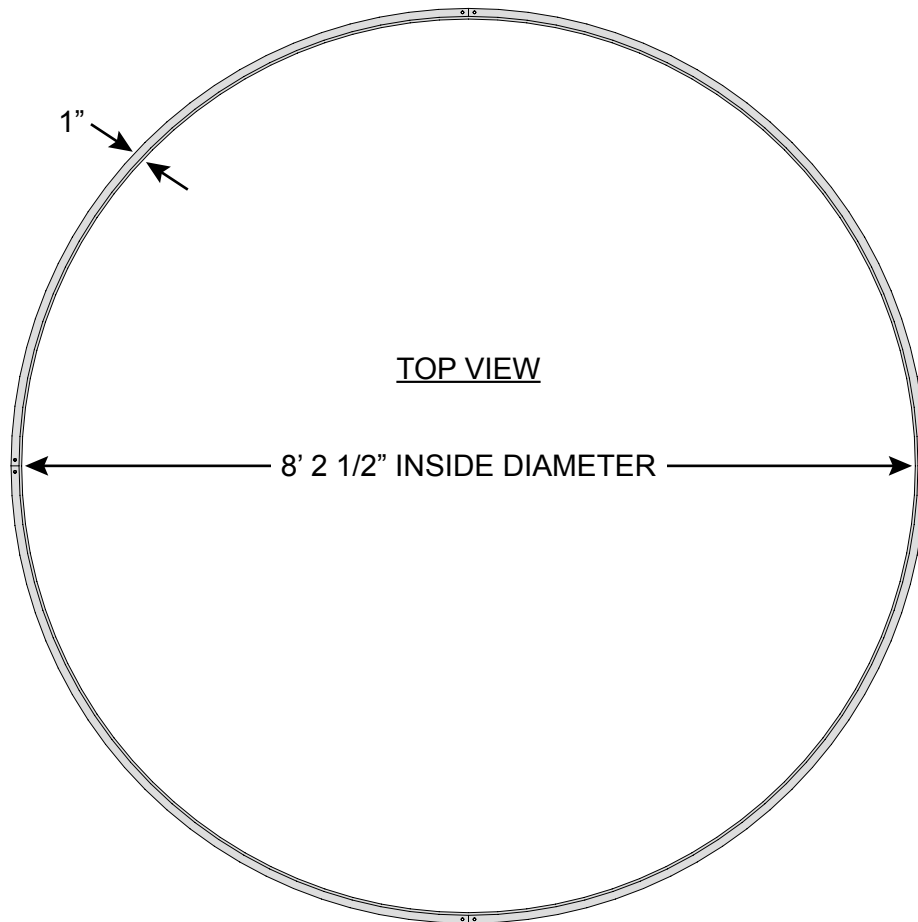

#7218-01

FIRST PLACE ALUMINUM DISCUS CIRCLE

- MADE OF 1/4" x 1" x 3/4" ALUMINUM ANGLE
- CIRCLE CONSISTS OF 4 SECTIONS

1/4" MOUNTING HOLE
(ANCHORS NOT INCLUDED)

END VIEW

MF
ATHLETIC

Everything Track & Field