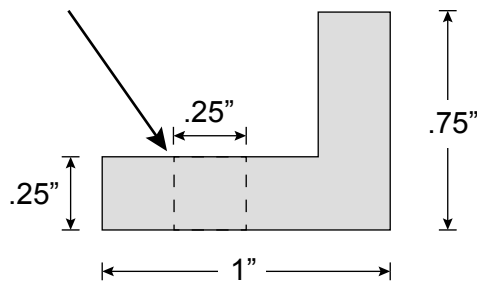

#7218-01

FIRST PLACE ALUMINUM DISCUS CIRCLE

- MADE OF 1/4" x 1" x 3/4" ALUMINUM ANGLE
- CIRCLE CONSISTS OF 4 SECTIONS

1/4" MOUNTING HOLE
(ANCHORS NOT INCLUDED)

END VIEW

MF
ATHLETIC

Everything Track & Field