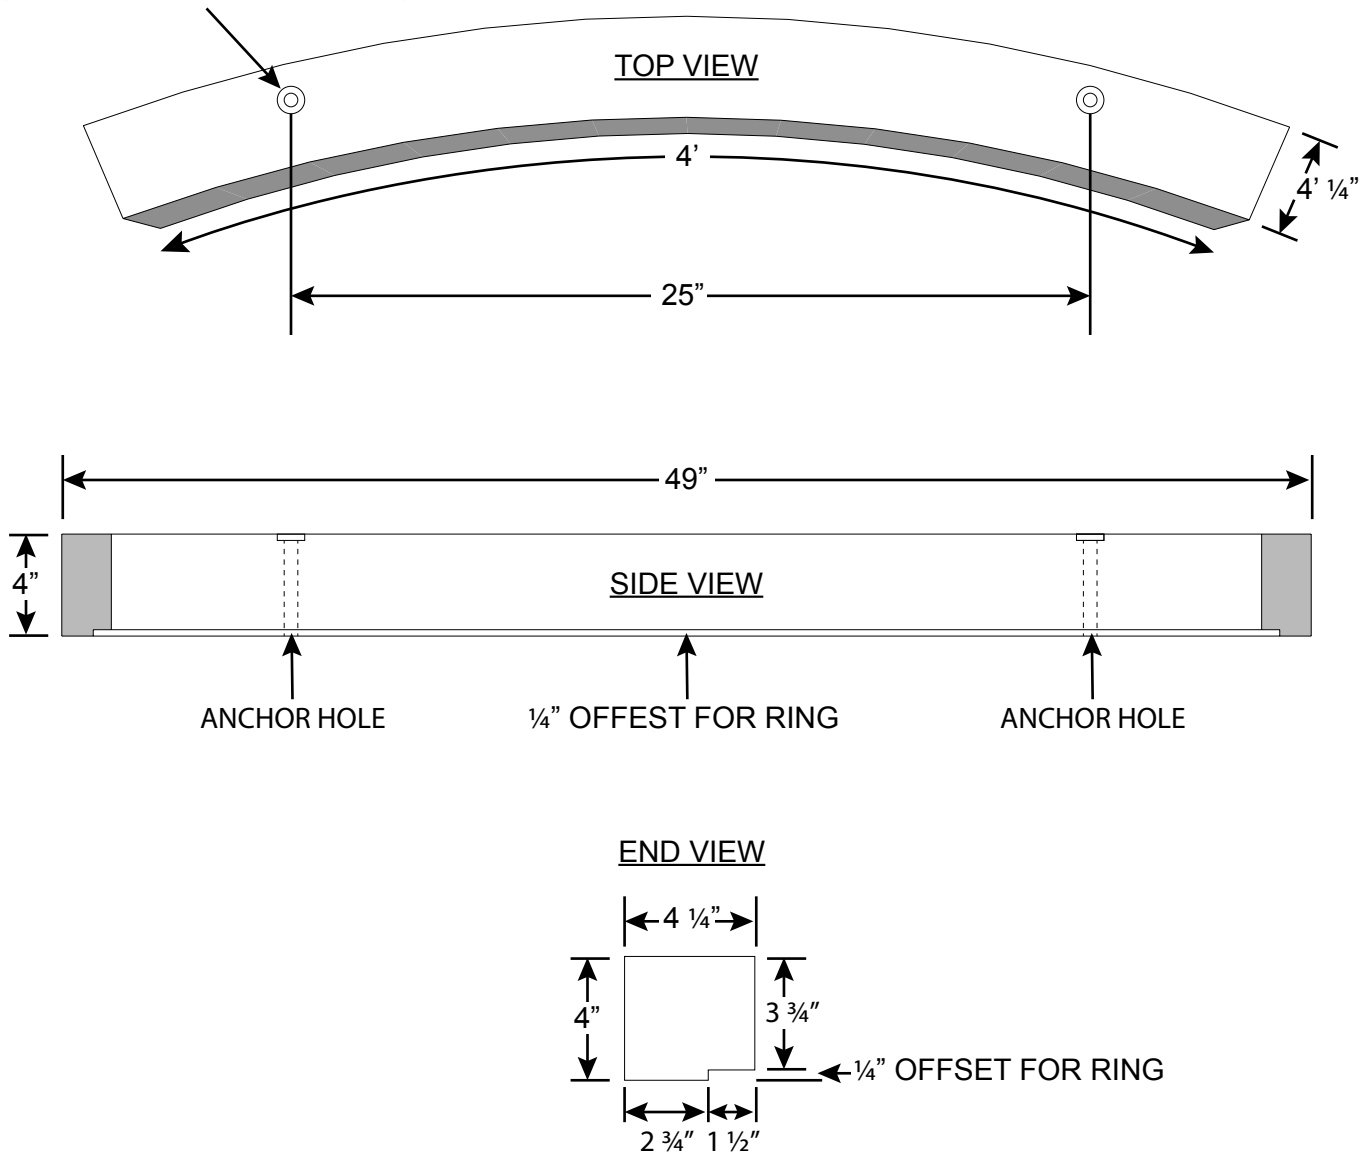

## FIRST PLACE POLY SHOT PUT TOE BOARD

- FOR LEVEL CIRCLE
- MADE OF CROSS-LINK POLYETHYLENE WITH UV STABILIZER

½" HOLE FOR ANCHOR.  
COUNTER SUNK FOR ANCHOR, BOLT AND WASHER  
(ANCHORS NOT UNCLUDED)

**MF**  
ATHLETIC