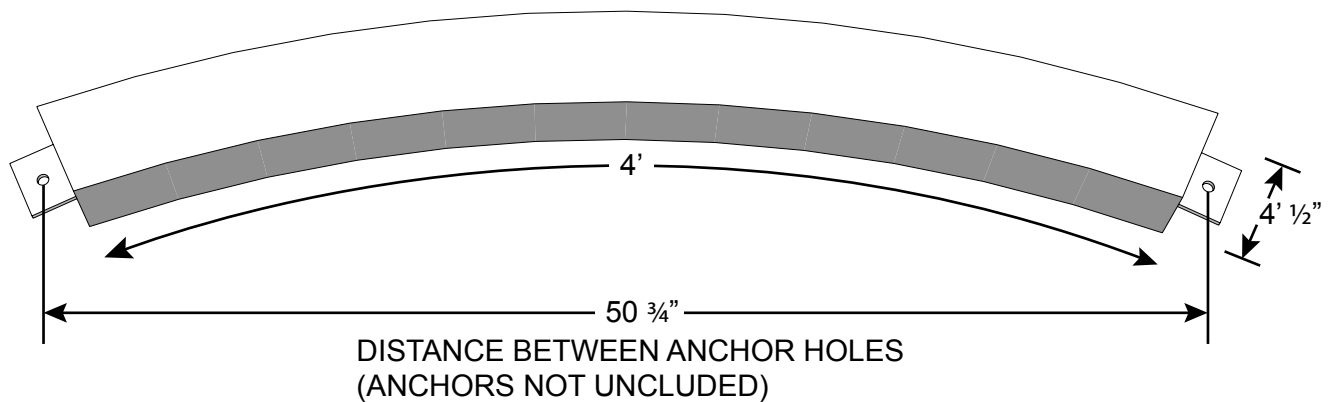

# #7219-03 FIRST PLACE CAST ALUMINUM SHOT PUT TOE BOARD

- FOR LEVEL CIRCLE
- MADE OF ¼" THICK CAST ALUMINUM

TOP VIEW

SIDE VIEW

END VIEW

TAB VIEW

Everything Track & Field