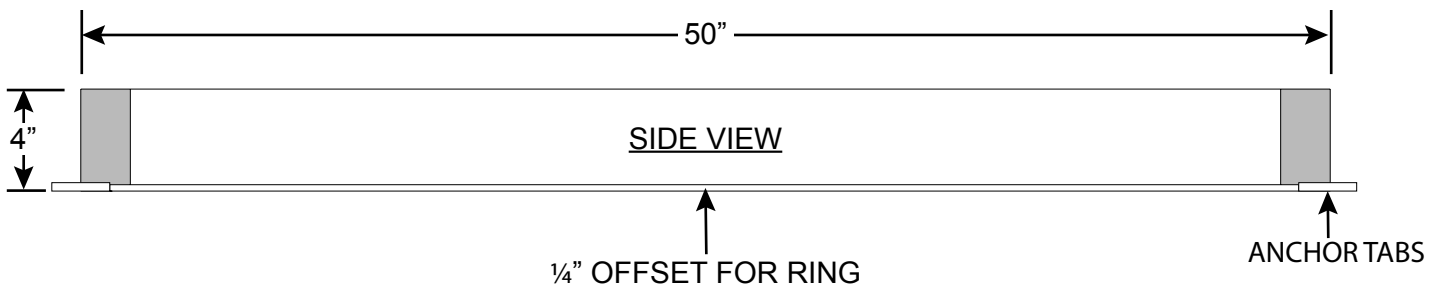

# #7219-03 FIRST PLACE CAST ALUMINUM SHOT PUT TOE BOARD

- FOR LEVEL CIRCLE
- MADE OF ¼" THICK CAST ALUMINUM

TOP VIEW

SIDE VIEW

END VIEW

TAB VIEW

Everything Track & Field