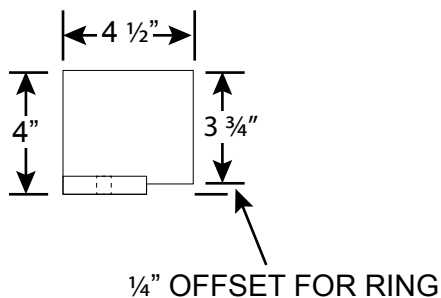

# #7219-03 FIRST PLACE CAST ALUMINUM SHOT PUT TOE BOARD

- FOR LEVEL CIRCLE
- MADE OF ¼" THICK CAST ALUMINUM

TOP VIEW

SIDE VIEW

END VIEW

TAB VIEW

Everything Track & Field