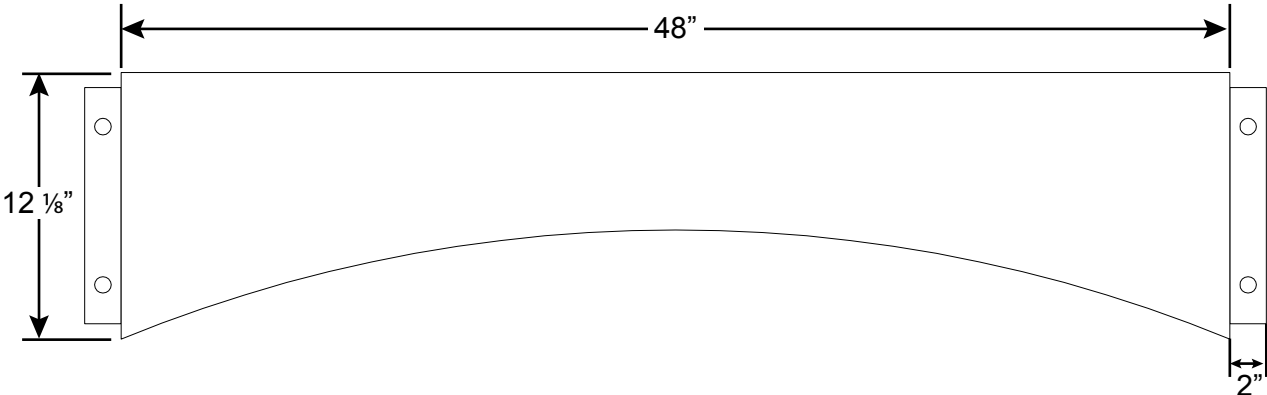

# #7219-04 FIRST PLACE CAST ALUMINUM SHOT PUT TOE BOARD

- FOR DEPRESSED CIRCLE
- MADE OF ½" THICK CAST ALUMINUM

TOP VIEW

SIDE VIEW