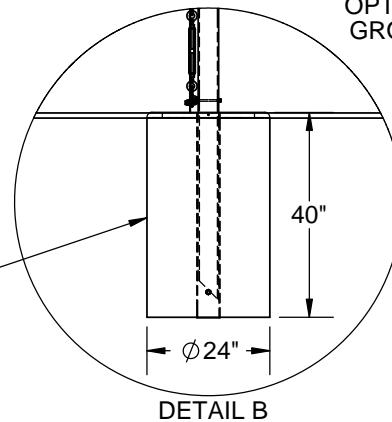

www.gillathletics.com
800-637-3090

739020 - 20' STRAIGHT POLE BALL STOP SPECIFICATION

- 739020** - STRAIGHT POLE STARTER
- 739020ACXX** - STRAIGHT POLE STARTER CUSTOM COLOR
- 739020A** - STRAIGHT POLE ADD-ON
- 739020ACXX** - STRAIGHT POLE ADD-ON CUSTOM COLOR

VERTICAL SUPPORT CABLE WITH TURNBUCKLE

ROPE CLEAT

DETAIL C

OPTIONAL No 73119021 GROUND SLEEVE CAP

DETAIL B