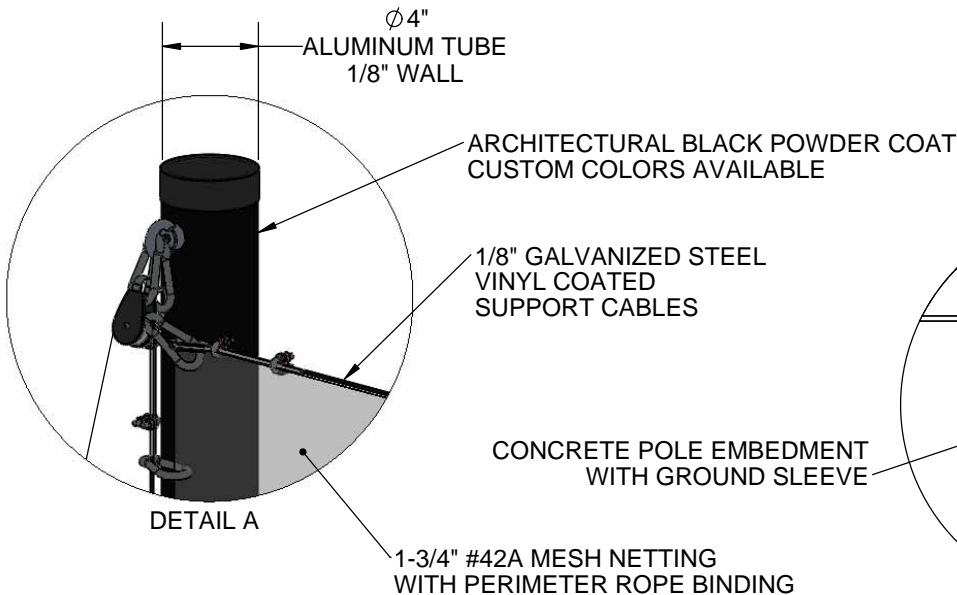

www.gillathletics.com
800-637-3090

739020 - 20' STRAIGHT POLE BALL STOP SPECIFICATION

- 739020** - STRAIGHT POLE STARTER
- 739020ACXX** - STRAIGHT POLE STARTER CUSTOM COLOR
- 739020A** - STRAIGHT POLE ADD-ON
- 739020ACXX** - STRAIGHT POLE ADD-ON CUSTOM COLOR

VERTICAL SUPPORT CABLE WITH TURNBUCKLE

ROPE CLEAT

DETAIL C

OPTIONAL No 73119021 GROUND SLEEVE CAP

DETAIL B