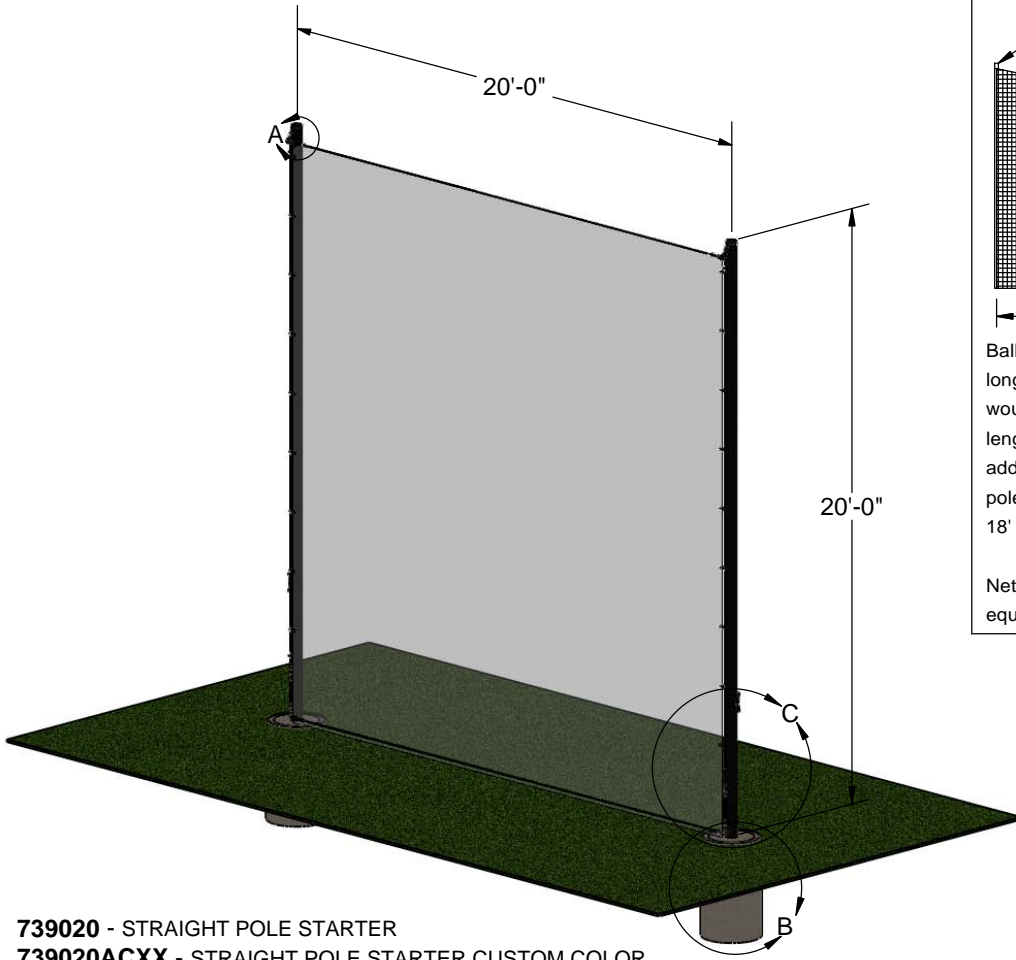

www.gillathletics.com
800-637-3090

739020 - 20' STRAIGHT POLE BALL STOP SPECIFICATION

- 739020** - STRAIGHT POLE STARTER
- 739020ACXX** - STRAIGHT POLE STARTER CUSTOM COLOR
- 739020A** - STRAIGHT POLE ADD-ON
- 739020ACXX** - STRAIGHT POLE ADD-ON CUSTOM COLOR

VERTICAL SUPPORT CABLE WITH TURNBUCKLE

ROPE CLEAT

DETAIL C

OPTIONAL No 73119021 GROUND SLEEVE CAP

DETAIL B