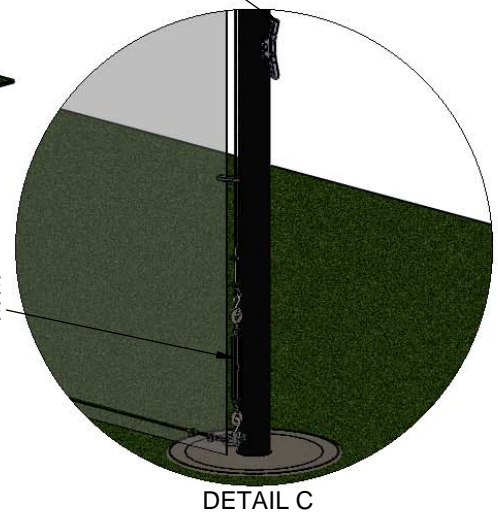

www.gillathletics.com
800-637-3090

739020 - 20' STRAIGHT POLE BALL STOP SPECIFICATION

- 739020** - STRAIGHT POLE STARTER
- 739020ACXX** - STRAIGHT POLE STARTER CUSTOM COLOR
- 739020A** - STRAIGHT POLE ADD-ON
- 739020ACXX** - STRAIGHT POLE ADD-ON CUSTOM COLOR

VERTICAL SUPPORT CABLE WITH TURNBUCKLE

ROPE CLEAT

DETAIL C

OPTIONAL No 73119021 GROUND SLEEVE CAP

DETAIL B