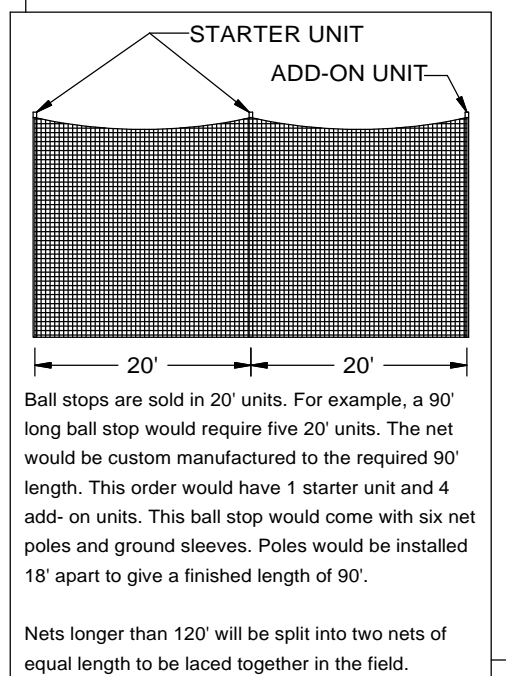

# 739025 - 25' STRAIGHT POLE BALL STOP SPECIFICATION

1/8" GALVANIZED STEEL VINYL COATED SUPPORT CABLES

ARCHITECTURAL BLACK POWDER COAT  
CUSTOM COLORS AVAILABLE

OPTIONAL No 73119022  
GROUND SLEEVE CAP

CONCRETE POLE EMBEDMENT  
WITH GROUND SLEEVE

- 739025** - STRAIGHT POLE STARTER
- 739025ACXX** - STRAIGHT POLE STARTER CUSTOM COLOR
- 739025A** - STRAIGHT POLE ADD-ON
- 739025ACXX** - STRAIGHT POLE ADD-ON CUSTOM COLOR