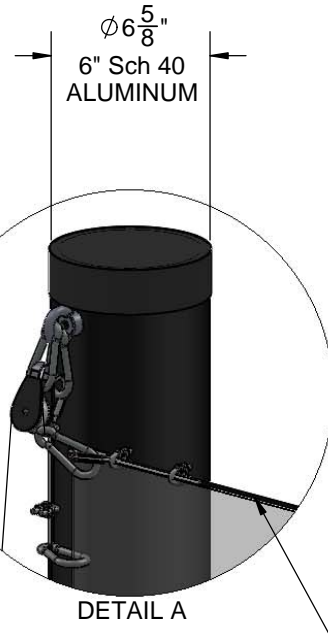

# 739025 - 25' STRAIGHT POLE BALL STOP SPECIFICATION

1/8" GALVANIZED STEEL VINYL COATED SUPPORT CABLES

ARCHITECTURAL BLACK POWDER COAT  
CUSTOM COLORS AVAILABLE

OPTIONAL No 73119022  
GROUND SLEEVE CAP

CONCRETE POLE EMBEDMENT  
WITH GROUND SLEEVE

- 739025** - STRAIGHT POLE STARTER
- 739025ACXX** - STRAIGHT POLE STARTER CUSTOM COLOR
- 739025A** - STRAIGHT POLE ADD-ON
- 739025ACXX** - STRAIGHT POLE ADD-ON CUSTOM COLOR