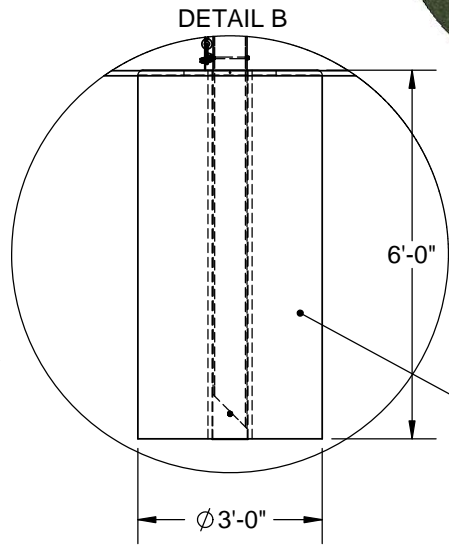

# 739025 - 25' STRAIGHT POLE BALL STOP SPECIFICATION

1/8" GALVANIZED STEEL VINYL COATED SUPPORT CABLES

ARCHITECTURAL BLACK POWDER COAT  
CUSTOM COLORS AVAILABLE

OPTIONAL No 73119022  
GROUND SLEEVE CAP

CONCRETE POLE EMBEDMENT  
WITH GROUND SLEEVE

- 739025** - STRAIGHT POLE STARTER
- 739025ACXX** - STRAIGHT POLE STARTER CUSTOM COLOR
- 739025A** - STRAIGHT POLE ADD-ON
- 739025ACXX** - STRAIGHT POLE ADD-ON CUSTOM COLOR