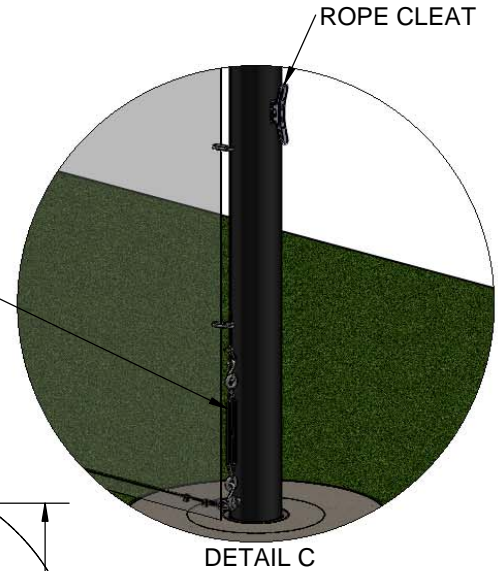

# 739025 - 25' STRAIGHT POLE BALL STOP SPECIFICATION

1/8" GALVANIZED STEEL VINYL COATED SUPPORT CABLES

ARCHITECTURAL BLACK POWDER COAT  
CUSTOM COLORS AVAILABLE

OPTIONAL No 73119022  
GROUND SLEEVE CAP

CONCRETE POLE EMBEDMENT  
WITH GROUND SLEEVE

- 739025** - STRAIGHT POLE STARTER
- 739025ACXX** - STRAIGHT POLE STARTER CUSTOM COLOR
- 739025A** - STRAIGHT POLE ADD-ON
- 739025ACXX** - STRAIGHT POLE ADD-ON CUSTOM COLOR