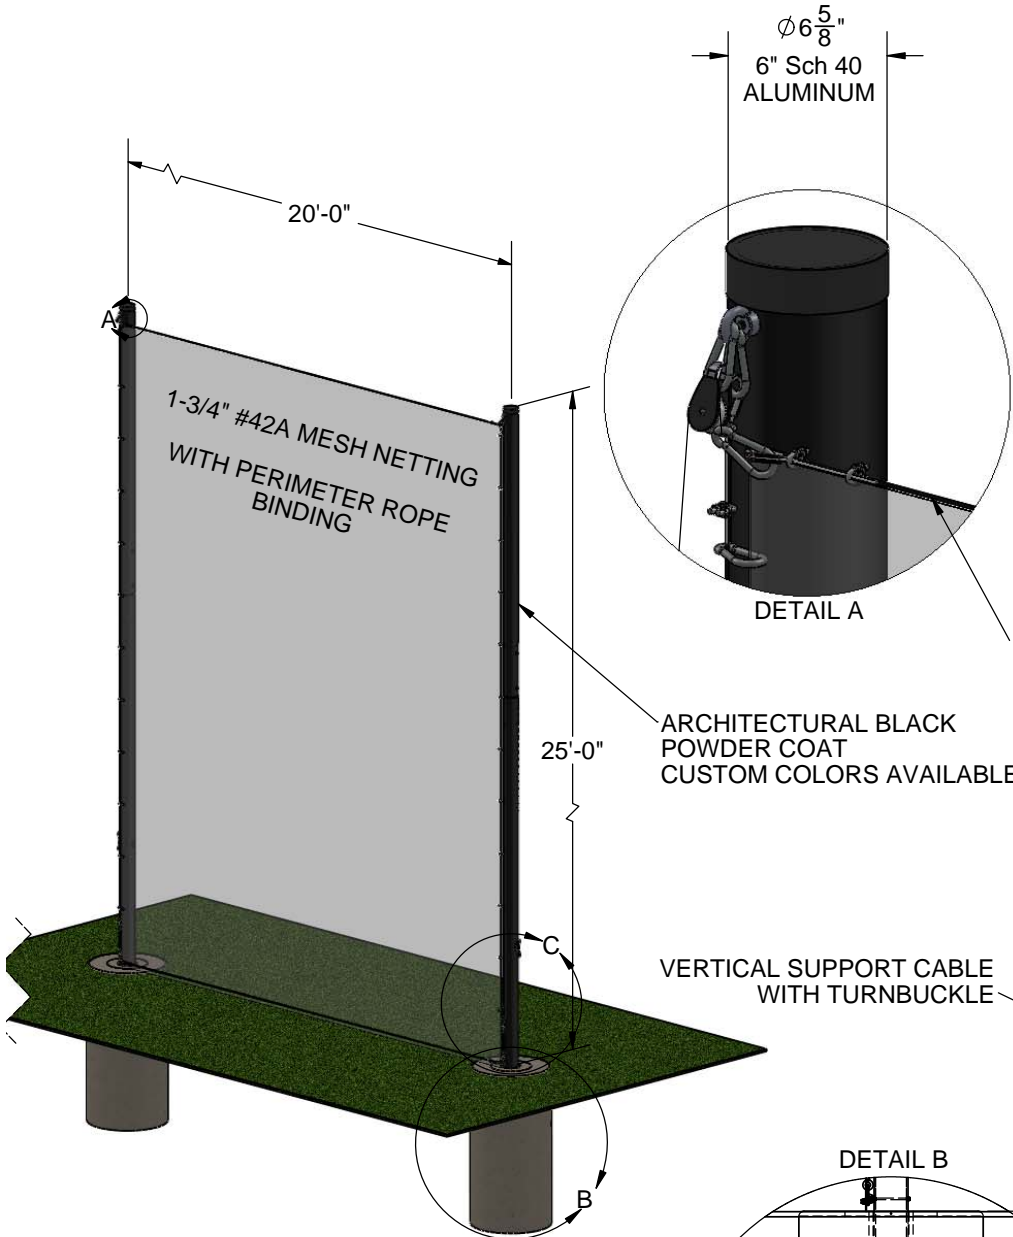

# 739025 - 25' STRAIGHT POLE BALL STOP SPECIFICATION

1/8" GALVANIZED STEEL VINYL COATED SUPPORT CABLES

ARCHITECTURAL BLACK POWDER COAT  
CUSTOM COLORS AVAILABLE

OPTIONAL No 73119022  
GROUND SLEEVE CAP

CONCRETE POLE EMBEDMENT  
WITH GROUND SLEEVE

- 739025** - STRAIGHT POLE STARTER
- 739025ACXX** - STRAIGHT POLE STARTER CUSTOM COLOR
- 739025A** - STRAIGHT POLE ADD-ON
- 739025ACXX** - STRAIGHT POLE ADD-ON CUSTOM COLOR