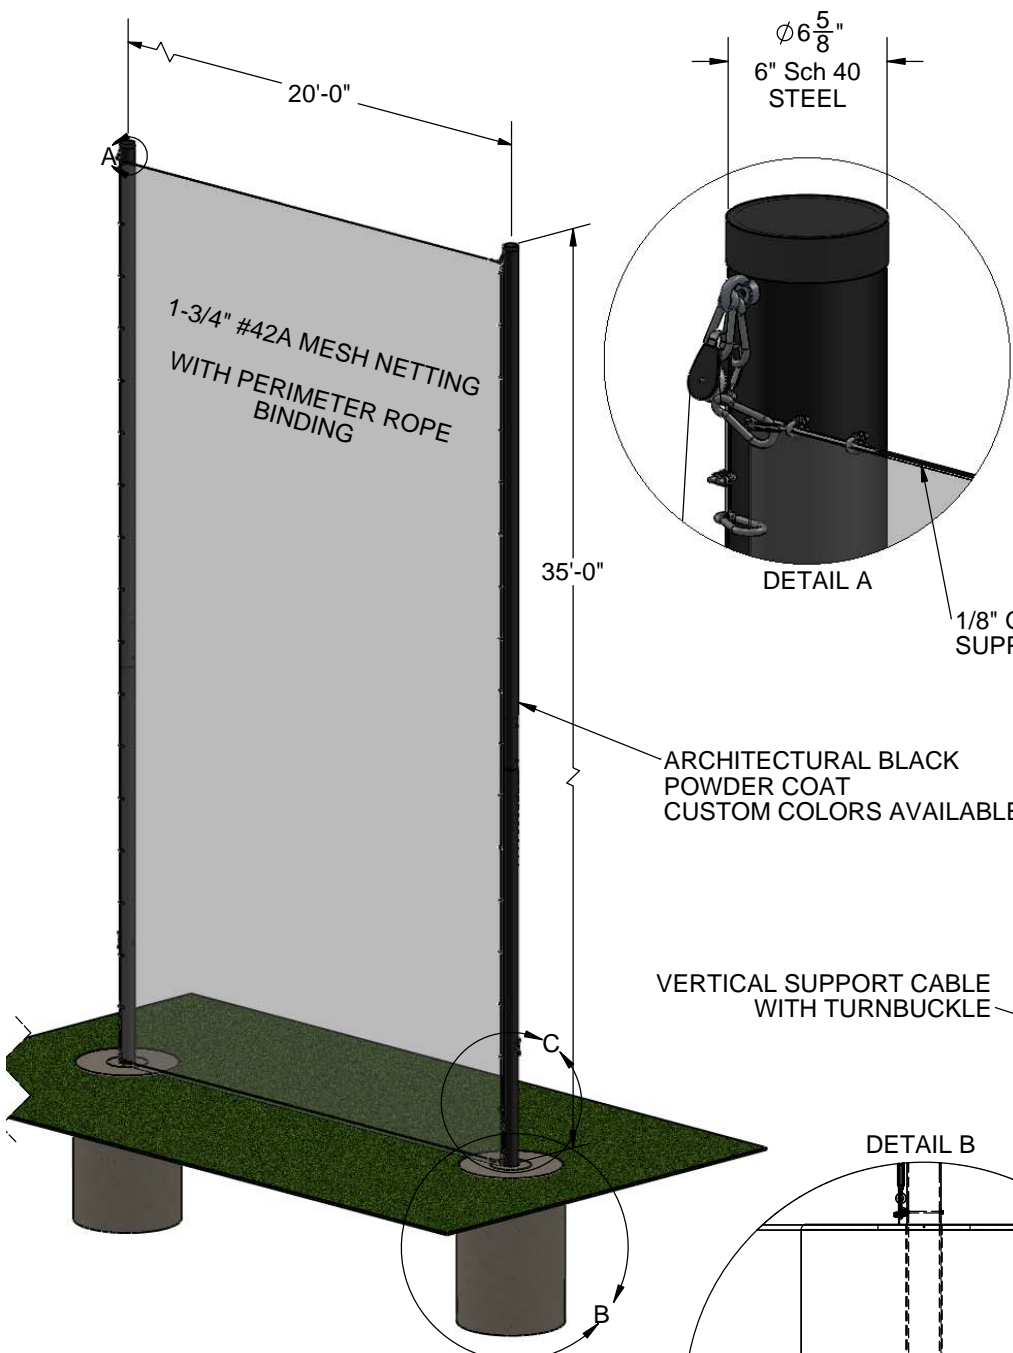

# 739035 - 35' STRAIGHT POLE BALL STOP SPECIFICATION

- 739035 - STRAIGHT POLE STARTER
- 739035ACXX - STRAIGHT POLE STARTER CUSTOM COLOR
- 739035A - STRAIGHT POLE ADD-ON
- 739035ACXX - STRAIGHT POLE ADD-ON CUSTOM COLOR