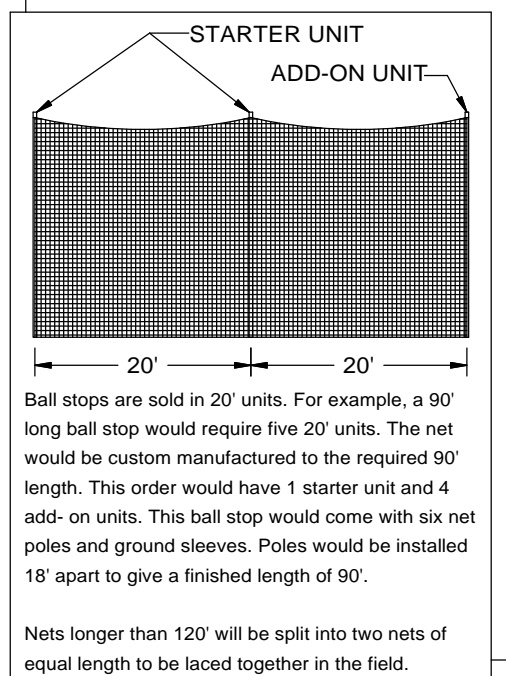

# 739035 - 35' STRAIGHT POLE BALL STOP SPECIFICATION

- 739035 - STRAIGHT POLE STARTER
- 739035ACXX - STRAIGHT POLE STARTER CUSTOM COLOR
- 739035A - STRAIGHT POLE ADD-ON
- 739035ACXX - STRAIGHT POLE ADD-ON CUSTOM COLOR