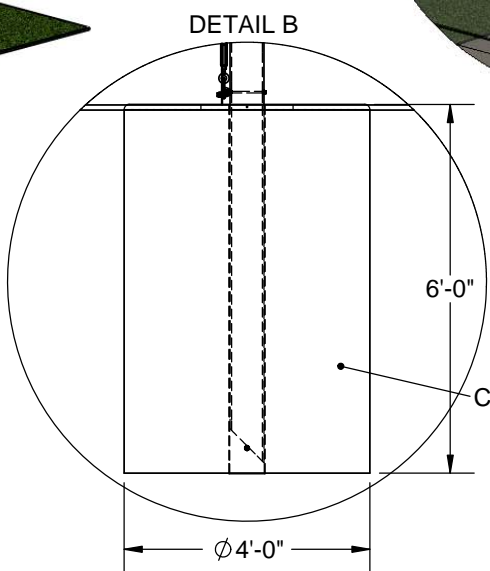

# 739035 - 35' STRAIGHT POLE BALL STOP SPECIFICATION

- 739035 - STRAIGHT POLE STARTER
- 739035ACXX - STRAIGHT POLE STARTER CUSTOM COLOR
- 739035A - STRAIGHT POLE ADD-ON
- 739035ACXX - STRAIGHT POLE ADD-ON CUSTOM COLOR