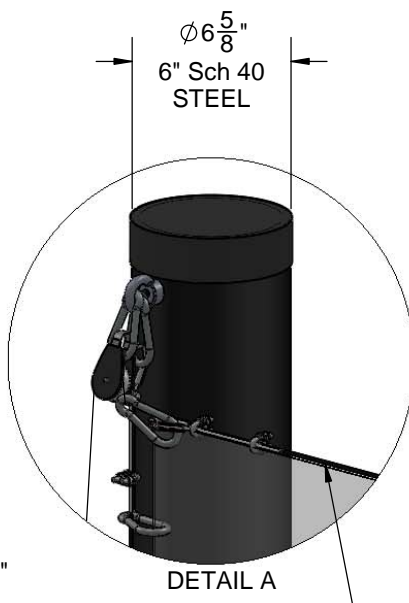

# 739035 - 35' STRAIGHT POLE BALL STOP SPECIFICATION

- 739035 - STRAIGHT POLE STARTER
- 739035ACXX - STRAIGHT POLE STARTER CUSTOM COLOR
- 739035A - STRAIGHT POLE ADD-ON
- 739035ACXX - STRAIGHT POLE ADD-ON CUSTOM COLOR