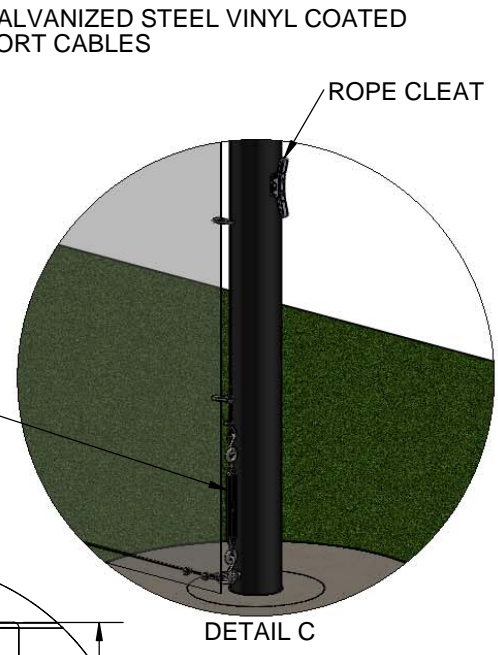

# 739035 - 35' STRAIGHT POLE BALL STOP SPECIFICATION

- 739035 - STRAIGHT POLE STARTER
- 739035ACXX - STRAIGHT POLE STARTER CUSTOM COLOR
- 739035A - STRAIGHT POLE ADD-ON
- 739035ACXX - STRAIGHT POLE ADD-ON CUSTOM COLOR