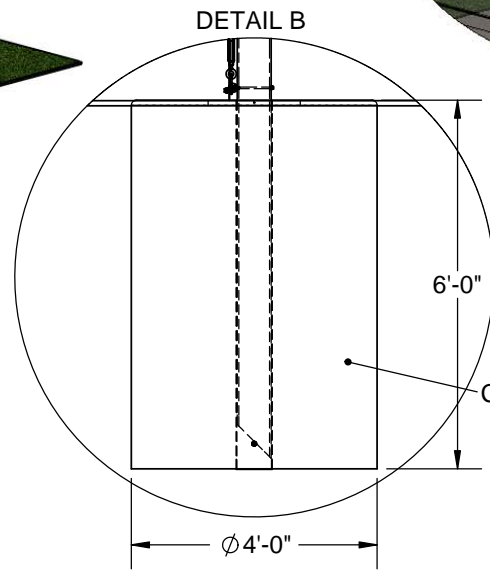

OPTIONAL No 73119022
GROUND SLEEVE CAP

CONCRETE POLE EMBEDMENT WITH GROUND SLEEVE