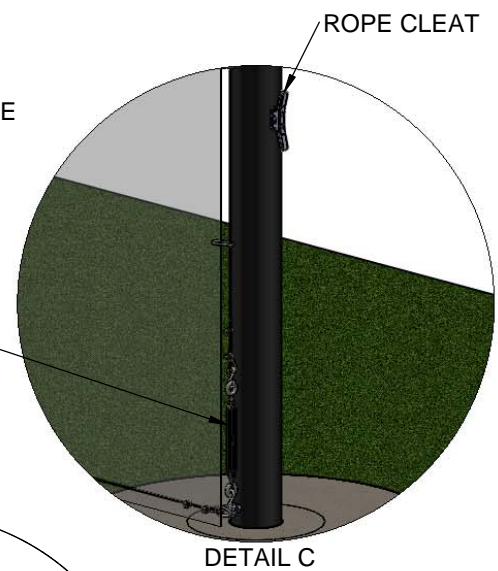

# 739040 - 40' STRAIGHT POLE BALL STOP SPECIFICATION

- 739040** - STRAIGHT POLE STARTER
- 739040ACXX** - STRAIGHT POLE STARTER CUSTOM COLOR
- 739040A** - STRAIGHT POLE ADD-ON
- 739040ACXX** - STRAIGHT POLE ADD-ON CUSTOM COLOR

1/8" GALVANIZED STEEL VINYL COATED SUPPORT CABLES

ARCHITECTURAL BLACK POWDER COAT  
CUSTOM COLORS AVAILABLE

VERTICAL SUPPORT CABLE WITH TURNBUCKLE

OPTIONAL No 73119022  
GROUND SLEEVE CAP

CONCRETE POLE EMBEDMENT WITH GROUND SLEEVE