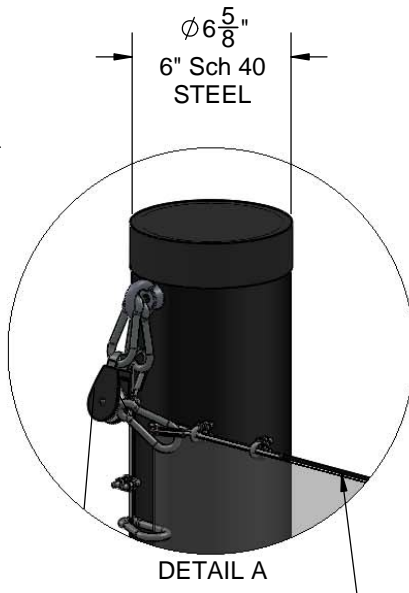

# 739040 - 40' STRAIGHT POLE BALL STOP SPECIFICATION

- 739040** - STRAIGHT POLE STARTER
- 739040ACXX** - STRAIGHT POLE STARTER CUSTOM COLOR
- 739040A** - STRAIGHT POLE ADD-ON
- 739040ACXX** - STRAIGHT POLE ADD-ON CUSTOM COLOR

1/8" GALVANIZED STEEL VINYL COATED SUPPORT CABLES

ARCHITECTURAL BLACK POWDER COAT  
CUSTOM COLORS AVAILABLE

VERTICAL SUPPORT CABLE WITH TURNBUCKLE

OPTIONAL No 73119022  
GROUND SLEEVE CAP

CONCRETE POLE EMBEDMENT WITH GROUND SLEEVE