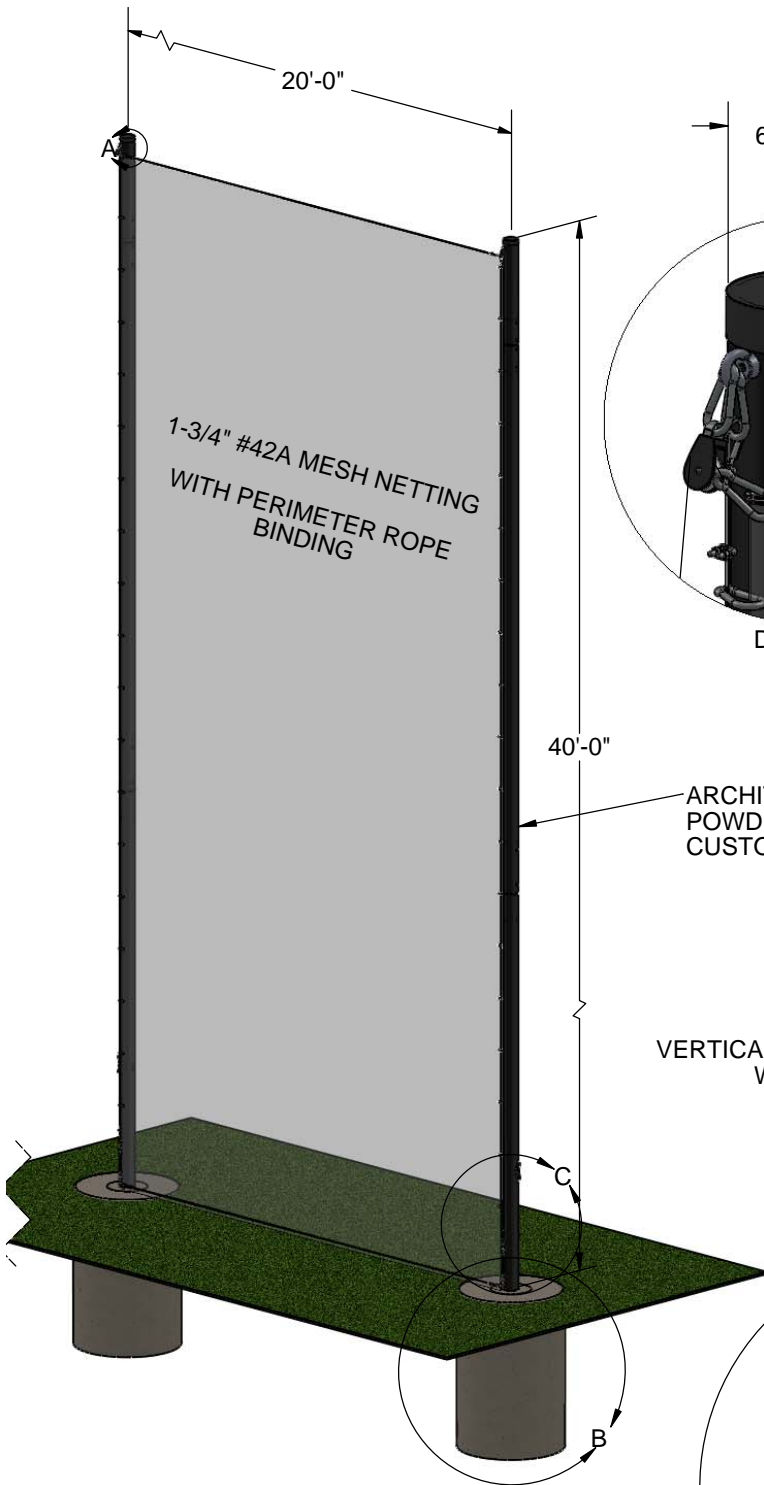

# 739040 - 40' STRAIGHT POLE BALL STOP SPECIFICATION

- 739040** - STRAIGHT POLE STARTER
- 739040ACXX** - STRAIGHT POLE STARTER CUSTOM COLOR
- 739040A** - STRAIGHT POLE ADD-ON
- 739040ACXX** - STRAIGHT POLE ADD-ON CUSTOM COLOR

1/8" GALVANIZED STEEL VINYL COATED SUPPORT CABLES

ARCHITECTURAL BLACK POWDER COAT  
CUSTOM COLORS AVAILABLE

VERTICAL SUPPORT CABLE WITH TURNBUCKLE

OPTIONAL No 73119022  
GROUND SLEEVE CAP

CONCRETE POLE EMBEDMENT WITH GROUND SLEEVE