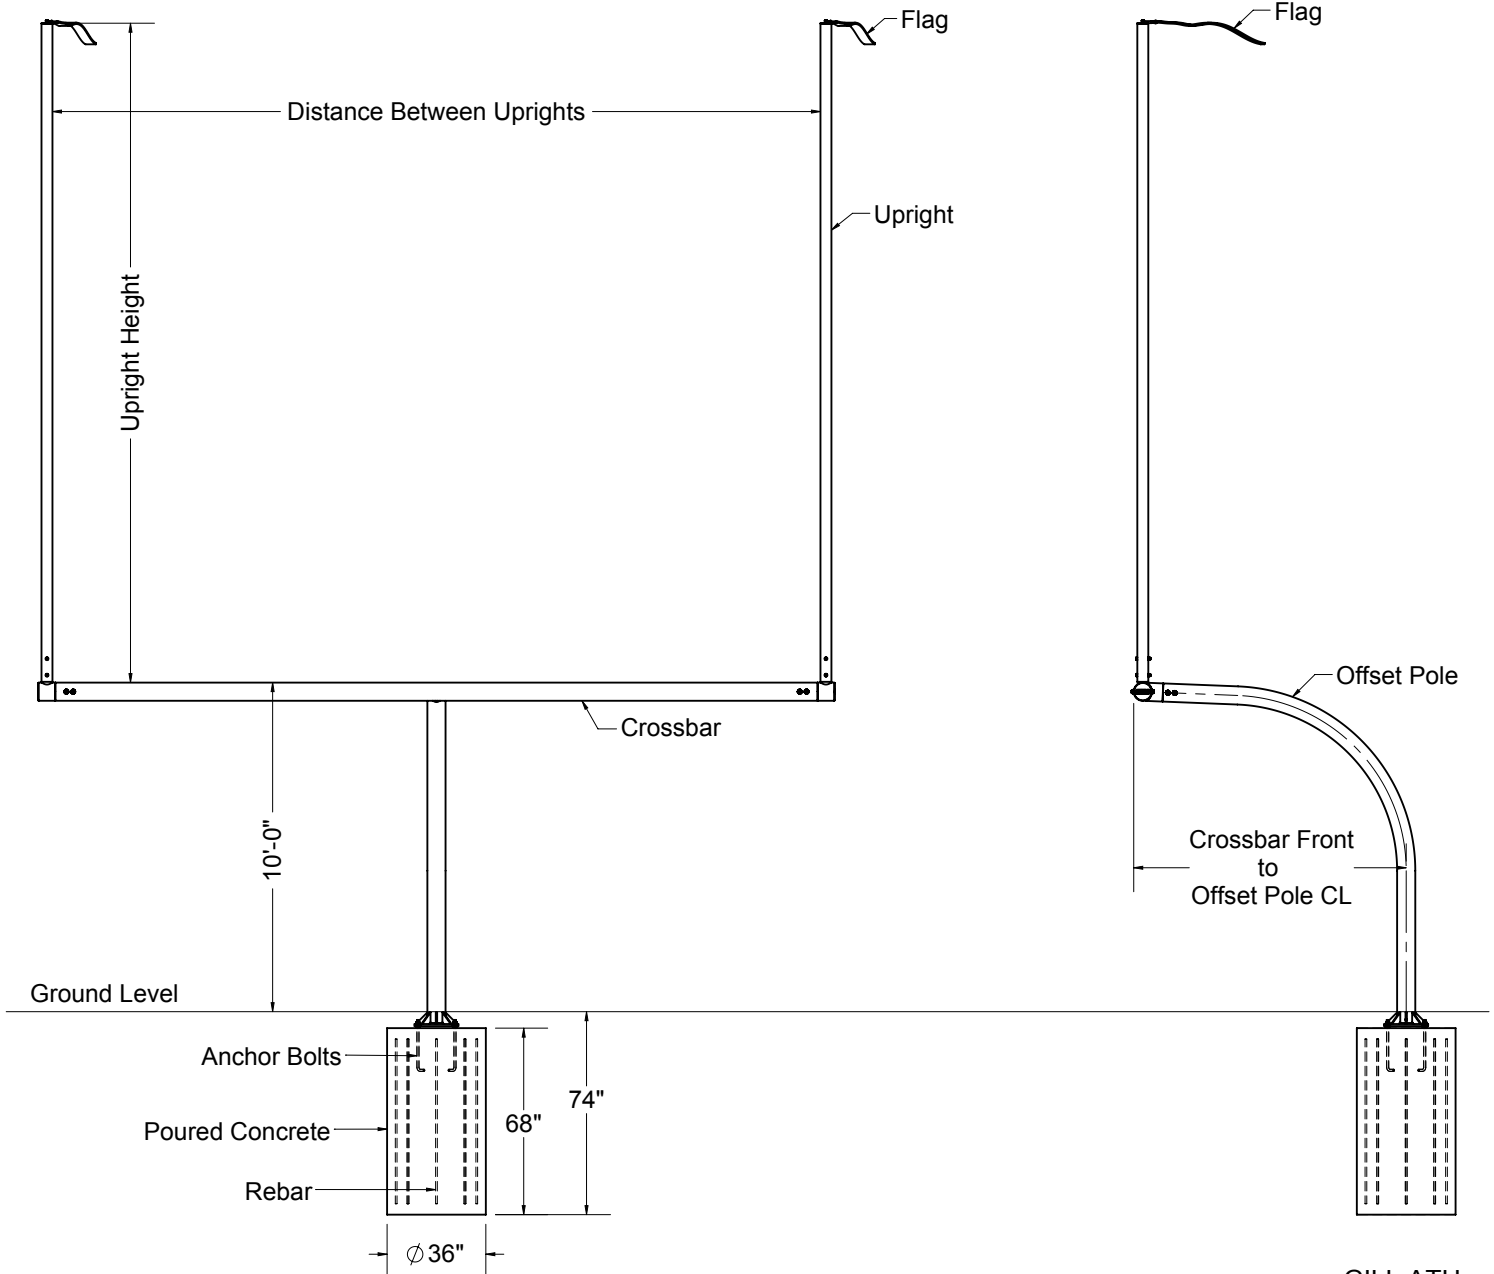

www.gillathletics.com
800-637-3090

ALUMINUM FOOTBALL GOALS PLATE MOUNTED SPECIFICATIONS

Gill Athletics football goal posts are available in a variety of configurations. All aluminum goals are constructed of 6 5/8" diameter aluminum offset poles and crossbars with 4" diameter aluminum uprights. The durable powder coat finish is available in either white or optic yellow.

Each goal is designed for easy leveling of the crossbar and uprights. Goals with 8ft offsets allow a soccer goal to fit underneath the crossbar.

Football goals are sold in pairs. Plate mounting kits (F35550) are sold separately.

Offset Pole: 6" Sch 40 Aluminum Pipe (6.625" OD) 6063-T52

Crossbar: 6" Sch 40 Aluminum Pipe (6.625" OD) 6061-T6

Upright: 4"OD x 1/8" wall Aluminum Tube, 6061-T6511

Note: Local soil conditions will determine actual size of concrete foundations.

www.gillathletics.com
800-637-3090

ALUMINUM FOOTBALL GOALS PLATE MOUNTED SPECIFICATIONS

XX - Color Code

04 - White
18 - Optic Yellow

Aluminum Football Goal Specification Table

Part #	Crossbar Front to Offset Pole CL	Distance Between Uprights	Upright Height
FB26120CXX	6'-3 3/8"	23'-4"	20'
FB26130CXX	6'-3 3/8"	23'-4"	30'
FB26131CXX	6'-3 3/8"	23'-4"	Spliced 30'
FB26135CXX	6'-3 3/8"	23'-4"	Spliced 35'
FB26220CXX	6'-3 3/8"	18'-6"	20'
FB26230CXX	6'-3 3/8"	18'-6"	30'
FB26231CXX	6'-3 3/8"	18'-6"	Spliced 30'
FB26235CXX	6'-3 3/8"	18'-6"	Spliced 35'
FB28120CXX	8'-3 3/8"	23'-4"	20'
FB28130CXX	8'-3 3/8"	23'-4"	30'
FB28131CXX	8'-3 3/8"	23'-4"	Spliced 30'
FB28135CXX	8'-3 3/8"	23'-4"	Spliced 35'
FB28220CXX	8'-3 3/8"	18'-6"	20'
FB28230CXX	8'-3 3/8"	18'-6"	30'
FB28231CXX	8'-3 3/8"	18'-6"	Spliced 30'
FB28235CXX	8'-3 3/8"	18'-6"	Spliced 35'